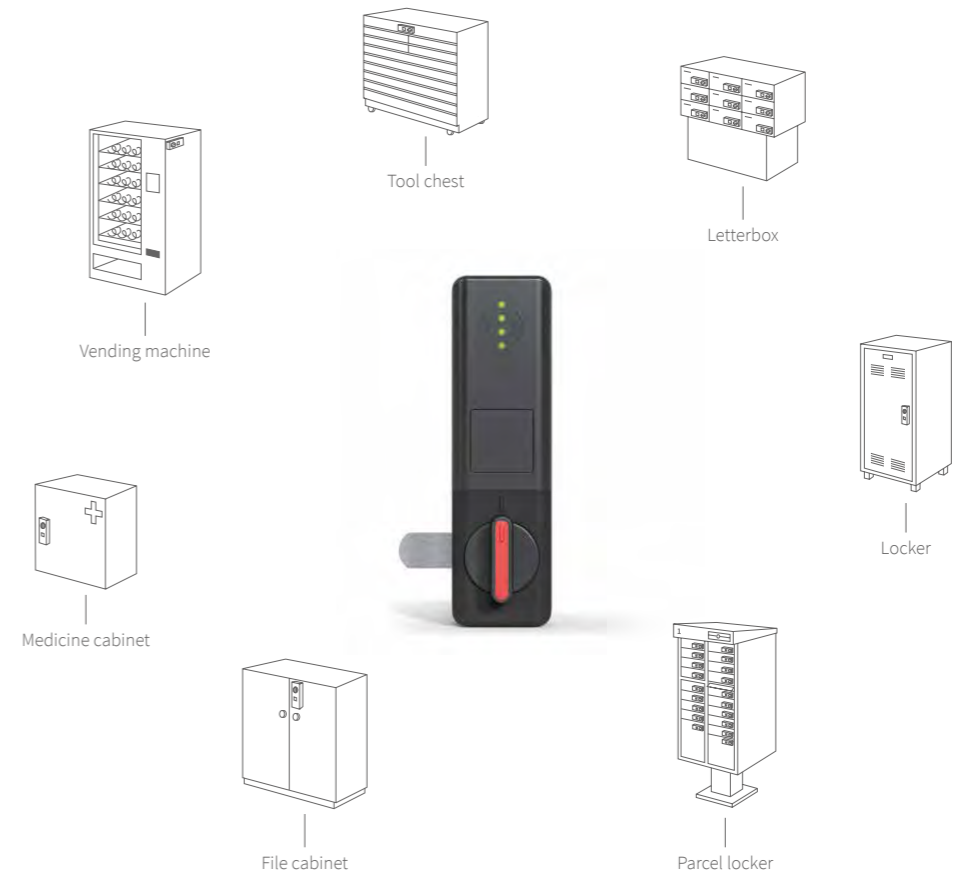

iTower

The best of both worlds

Unifying mechanical and digital locking solutions.

Within the Security Ecosystem, you can easily create tailor-made security to fit any situation, no matter how big, small or complex. Our extensive library of digital solutions is at your disposal, designed to provide you with

uncompromised and future-proof control. The Security Ecosystem even allows you to seamlessly integrate our digital locking solutions into your existing mechanical system. Thanks to the ClipTag - a high security transponder designed to fit

any and all mechanical keys – you can expand our feature-rich digital experience to all your locks. Unify your mechanical and digital systems with iTower and unlock endless possibilities – your Digital Security Ecosystem .

It's all about you

But we're here if you need us.

The iTower system is designed to work for you, not to make you work. It allows you to create an unbeatable custom security system, no matter how demanding or specific your wishes. At the same time,

we appreciate that setting up a system like this might not be something you do on a regular basis. That's where your trusted security expert comes into play. They know all the ins and outs of our products and will gladly

help you create your perfect security solution. We're always here for you if you need a helping hand; before, during, and long after the installation of your Digital Security Ecosystem.