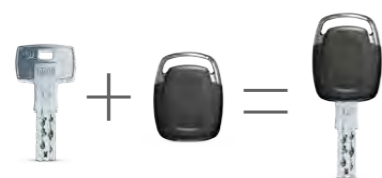

iTower

The best of both worlds

Unifying mechanical and digital locking solutions.

Within the Security Ecosystem, you can easily create tailor-made security to fit any situation, no matter how big, small or complex. Our extensive library of digital solutions is at your disposal, designed to provide you with

uncompromised and future-proof control. The Security Ecosystem even allows you to seamlessly integrate our digital locking solutions into your existing mechanical system. Thanks to the ClipTag - a high security transponder designed to fit

any and all mechanical keys – you can expand our feature-rich digital experience to all your locks. Unify your mechanical and digital systems with iTower and unlock endless possibilities – your Digital Security Ecosystem .

Two systems, one key.